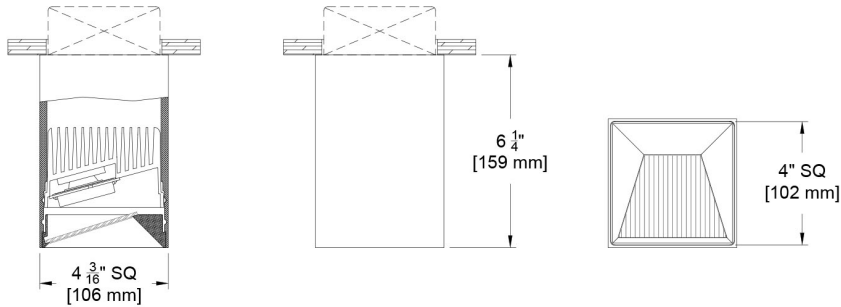

Values are delivered lumens at 3000k. Data based on recessed wall wash (CR4D-SF) where the same optical system is deployed. Height of light emission surface must be compensated for in calculation software based on mounting and cylinder length selected

Ceiling Cutouts and Dimensions

6" Fixed Box Wall Wash

Surface Mount (SM)

(CR4C-SF-WW-SM-B-6)

6" Fixed Box Wall Wash

Junction Box (JB)

(CR4C-SF-WW-JB-B-6)

6" Fixed Box Wall Wash