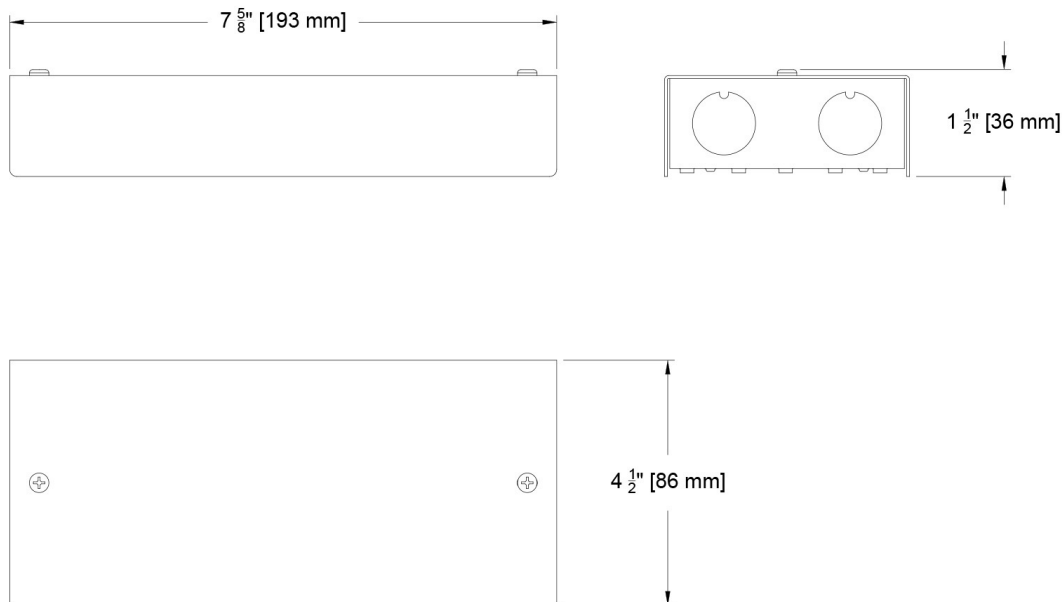

(CR4C-SF-WW-JB-B-7)

7" Fixed Box Wall Wash

Stem / Pendant Mount (STM)

(CR4C-SF-WW-STM-XX"-7)

Ceiling Cutouts and Dimensions

10" Fixed Box Wall Wash

Surface Mount (SM)

(CR4C-SF-WW-SM-B-10)

10" Fixed Box Wall Wash

Junction Box (JB)

(CR4C-SF-WW-JB-B-10)

10" Fixed Box Wall Wash

Stem / Pendant Mount (STM)

(CR4C-SF-WW-STM-XX"-10)

Ceiling Cutouts and Dimensions

Driver Enclosure for Remote Driver for C1, LTP

Driver Enclosure for Remote Driver for E1, E2, E3, E4, L3, LD

Photometric Table

All data is from goniometer measurements of production representative product. All lumen values can vary +/- 10% from LED manufacturer rated flux range. Measurements at 3000 CCT. Ambient dim at full output. Photometrics are based on the recessed wall wash (CR4WW-SF). You will need to set the height of the IES file within your calculation based on the mounting method and length of product selected.