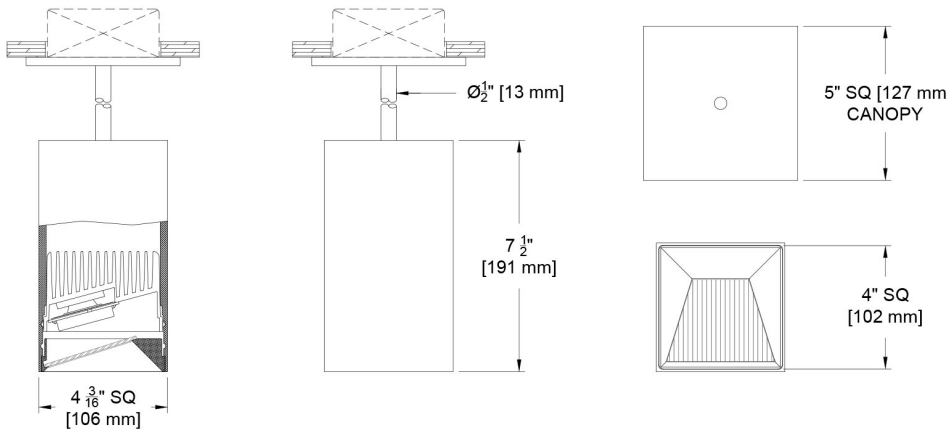

Ceiling Cutouts and Dimensions

6" Fixed Box Wall Wash

Surface Mount (SM)

(CR4C-SF-WW-SM-B-6)

6" Fixed Box Wall Wash

Junction Box (JB)

(CR4C-SF-WW-JB-B-6)

6" Fixed Box Wall Wash

Stem / Pendant Mount (STM)

(CR4C-SF-WW-STM-XX"-6)

Ceiling Cutouts and Dimensions

7" Fixed Box Wall Wash

Surface Mount (SM)

(CR4C-SF-WW-SM-B-7)

7" Fixed Box Wall Wash

Junction Box (JB)

(CR4C-SF-WW-JB-B-7)

7" Fixed Box Wall Wash

Stem / Pendant Mount (STM)

(CR4C-SF-WW-STM-XX"-7)

Ceiling Cutouts and Dimensions

10" Fixed Box Wall Wash

Surface Mount (SM)

(CR4C-SF-WW-SM-B-10)