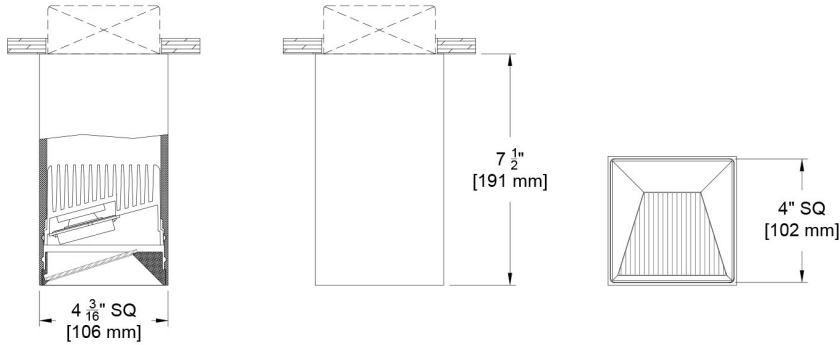

Ceiling Cutouts and Dimensions

6" Fixed Box Wall Wash

Surface Mount (SM)

(CR4C-SF-WW-SM-B-6)

6" Fixed Box Wall Wash

Junction Box (JB)

(CR4C-SF-WW-JB-B-6)

6" Fixed Box Wall Wash

Stem / Pendant Mount (STM)

(CR4C-SF-WW-STM-XX"-6)

Ceiling Cutouts and Dimensions

7" Fixed Box Wall Wash

Surface Mount (SM)

(CR4C-SF-WW-SM-B-7)

7" Fixed Box Wall Wash

Junction Box (JB)

(CR4C-SF-WW-JB-B-7)

7" Fixed Box Wall Wash

Stem / Pendant Mount (STM)

(CR4C-SF-WW-STM-XX"-7)

Ceiling Cutouts and Dimensions

10" Fixed Box Wall Wash

Surface Mount (SM)

(CR4C-SF-WW-SM-B-10)