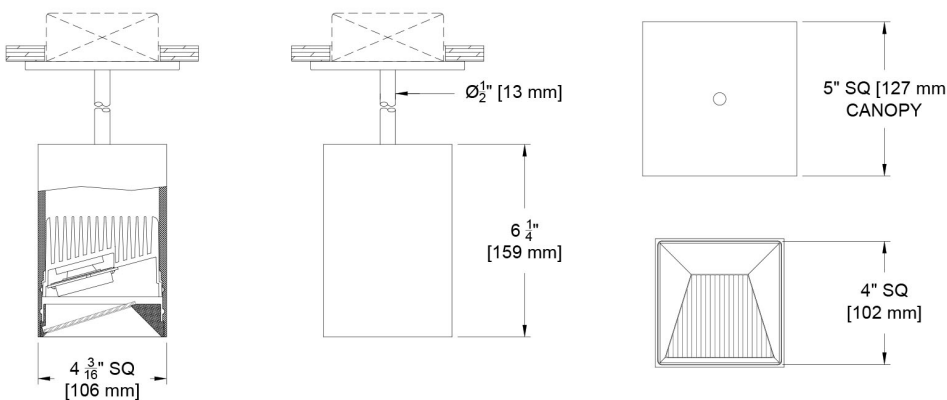

Ceiling Cutouts and Dimensions

6" Fixed Box Wall Wash

Surface Mount (SM)

(CR4C-SF-WW-SM-B-6)

6" Fixed Box Wall Wash

Junction Box (JB)

(CR4C-SF-WW-JB-B-6)

6" Fixed Box Wall Wash

Stem / Pendant Mount (STM)

(CR4C-SF-WW-STM-XX"-6)

Ceiling Cutouts and Dimensions

7" Fixed Box Wall Wash

Surface Mount (SM)

(CR4C-SF-WW-SM-B-7)

7" Fixed Box Wall Wash

Junction Box (JB)