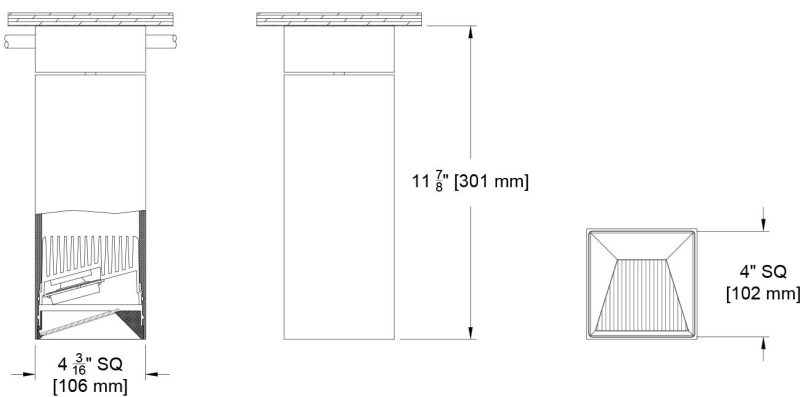

10" Fixed Box Wall Wash

Junction Box (JB)

(CR4C-SF-WW-JB-B-10)