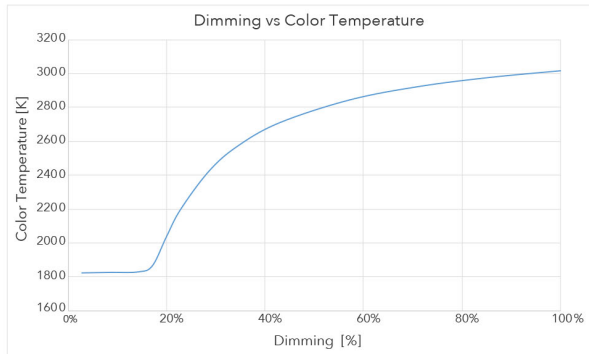

Measurements are delivered Lumens based on 3000k from recessed wall wash fixture (CR4WW-SF).

Color Data

All data is based from goniometer measurements of production representative product. All values can vary +/- 10% from LED manufacturer rated data range. Measurements at 3000 CCT unless otherwise noted

Citizen Sources - C14 and C20

- <2 MacAdam Ellipse (<2 SDCM)
- 90+ CRI and RF
- 60+R9, Hue Bin 1

Ambient Dim - 3000k to 1900k

- <3 MacAdam Ellipse (<3 SDCM)
- 95+ CRI and RF
- 90+R9, Hue Bin 1
- Follows Black Body Locus through dimming range