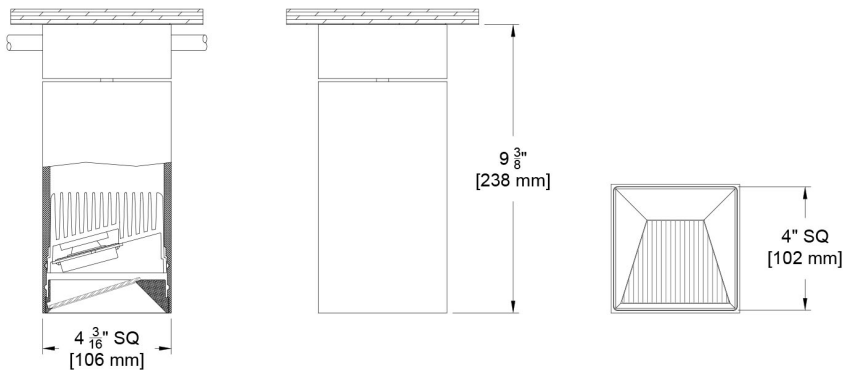

Ceiling Cutouts and Dimensions

6" Fixed Box Wall Wash

Surface Mount (SM)

(CR4C-SF-WW-SM-B-6)

6" Fixed Box Wall Wash

Junction Box (JB)

(CR4C-SF-WW-JB-B-6)

6" Fixed Box Wall Wash

Stem / Pendant Mount (STM)

(CR4C-SF-WW-STM-XX"-6)

Ceiling Cutouts and Dimensions

7" Fixed Box Wall Wash

Surface Mount (SM)

(CR4C-SF-WW-SM-B-7)

7" Fixed Box Wall Wash

Junction Box (JB)

(CR4C-SF-WW-JB-B-7)

7" Fixed Box Wall Wash

Stem / Pendant Mount (STM)

(CR4C-SF-WW-STM-XX"-7)

Ceiling Cutouts and Dimensions

10" Fixed Box Wall Wash

Surface Mount (SM)

(CR4C-SF-WW-SM-B-10)