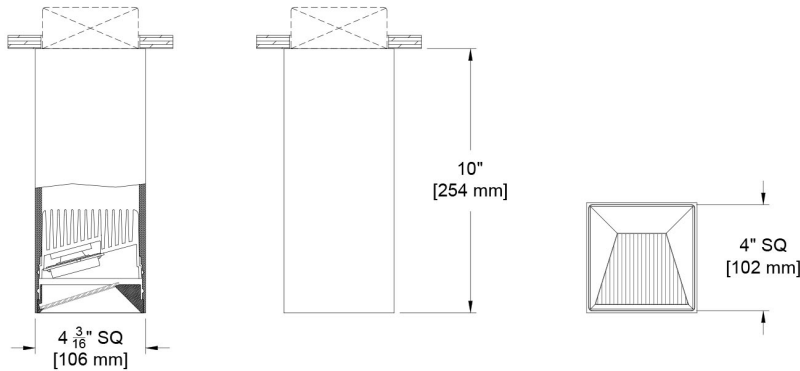

Stem / Pendant Mount (STM)

(CR4C-SF-WW-STM-XX"-6)

Ceiling Cutouts and Dimensions

7" Fixed Box Wall Wash

Surface Mount (SM)

(CR4C-SF-WW-SM-B-7)

7" Fixed Box Wall Wash

Junction Box (JB)

(CR4C-SF-WW-JB-B-7)

7" Fixed Box Wall Wash

Stem / Pendant Mount (STM)

(CR4C-SF-WW-STM-XX"-7)

Ceiling Cutouts and Dimensions

10" Fixed Box Wall Wash

Surface Mount (SM)

(CR4C-SF-WW-SM-B-10)