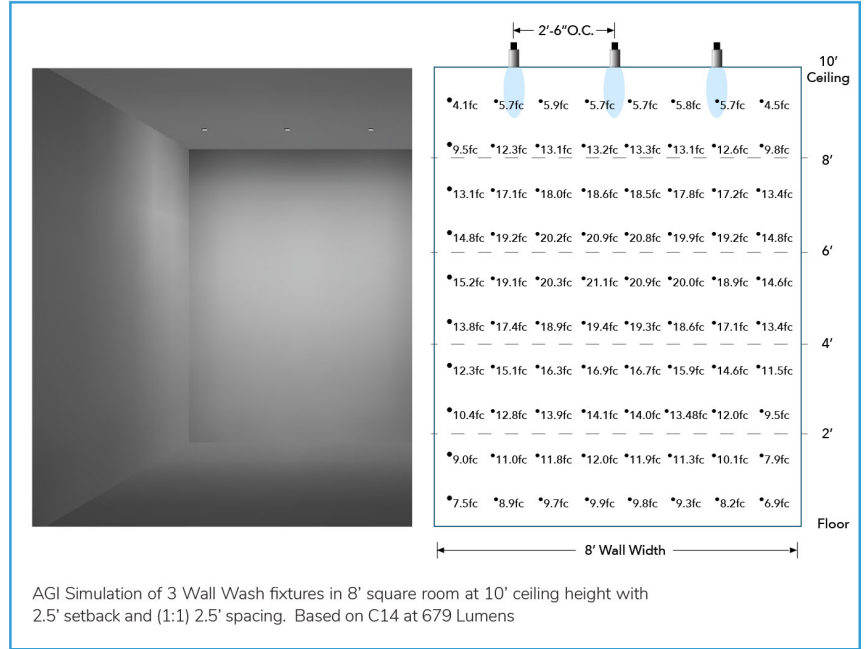

Photometric Table

All data is from goniometer measurements of production representative product. All lumen values can vary +/- 10% from LED manufacturer rated flux range. Measurements at 3000 CCT. Ambient dim at full output. Photometrics are based on the recessed wall wash (CR4WW-SF). You will need to set the height of the IES file within your calculation based on the mounting method and length of product selected.

SQUARE Wall Wash (CR4WW-SF)			
Source	System watts (W)	Delivered Lumens (lm)	Lumens/ Watt
Citizen C14	14	679	49
Citizen C20	21	832	40
Ambient Dim A14	15	461	31

CCT Multiplier	
CCT	Citizen
2700	0.95
3000	1.00
3500	1.02
4000	1.03

Measurements are delivered Lumens based on 3000k from recessed wall wash fixture (CR4WW-SF).