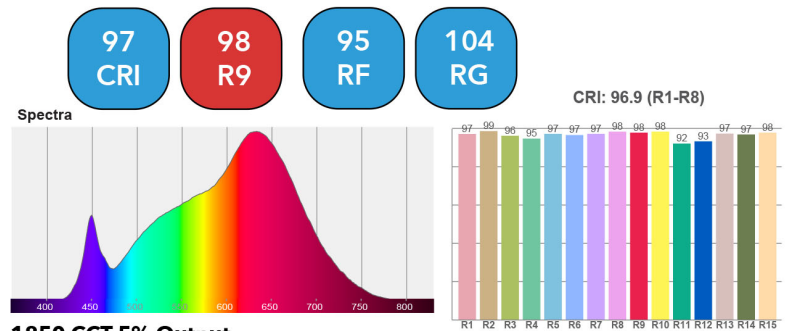

3000 CCT Full Output