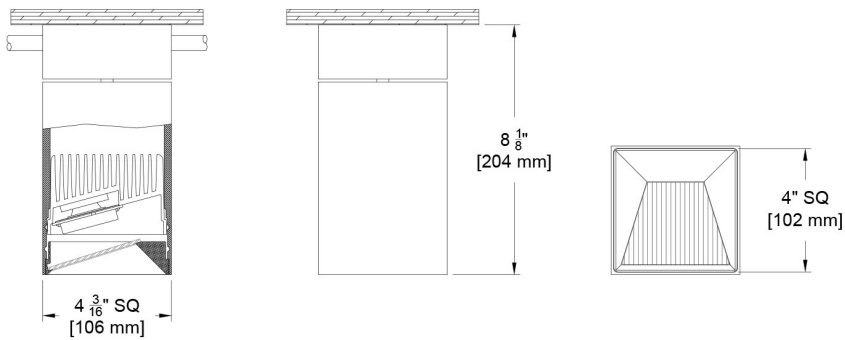

Ceiling Cutouts and Dimensions

6" Fixed Box Wall Wash

Surface Mount (SM)

(CR4C-SF-WW-SM-B-6)

6" Fixed Box Wall Wash

Junction Box (JB)

(CR4C-SF-WW-JB-B-6)

6" Fixed Box Wall Wash

Stem / Pendant Mount (STM)

(CR4C-SF-WW-STM-XX"-6)

Ceiling Cutouts and Dimensions

7" Fixed Box Wall Wash

Surface Mount (SM)

(CR4C-SF-WW-SM-B-7)

7" Fixed Box Wall Wash

Junction Box (JB)