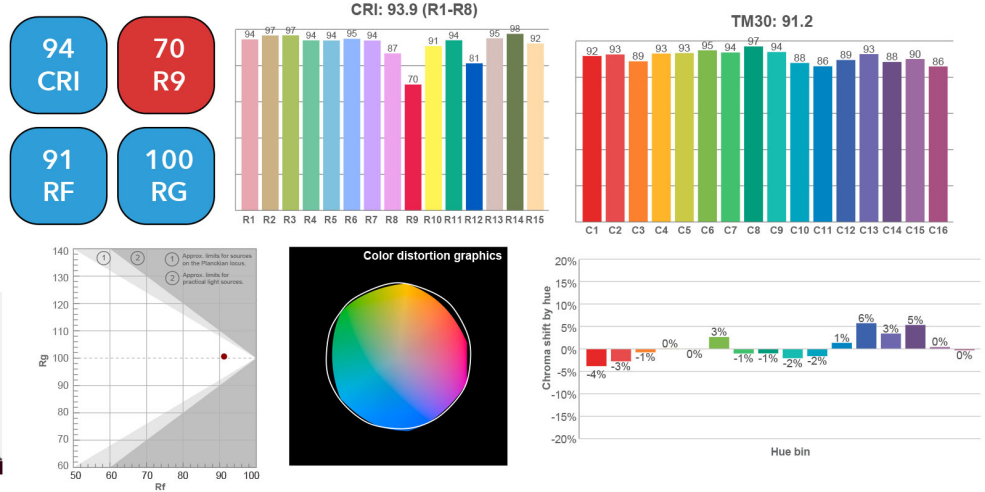

Source / Optics

- Up to 832 delivered lumens
- <2 MacAdam Steps (<2SDCM) for fixed white
- 90 CRI , 60+ R9 Standard- 95 CRI 90+R9 Optional with Ambient Dim
- 2700, 3000, 3500, 4000K, Ambient Dim standard. Tunable White, RGBW available upon request
- Lifetime: L87B3>55,000 hours at 40°C Ambient

Measurements are delivered Lumens based on 3000k from recessed wall wash fixture (CR4WW-SF).

Color Data

All data is based from goniometer measurements of production representative product. All values can vary +/- 10% from LED manufacturer rated data range. Measurements at 3000 CCT unless otherwise noted

Citizen Sources - C14 and C20

- <2 MacAdam Ellipse (<2 SDCM)
- 90+ CRI and RF
- 60+R9, Hue Bin 1

Ambient Dim - 3000k to 1900k

- <3 MacAdam Ellipse (<3 SDCM)
- 95+ CRI and RF
- 90+R9, Hue Bin 1
- Follows Black Body Locus through dimming range