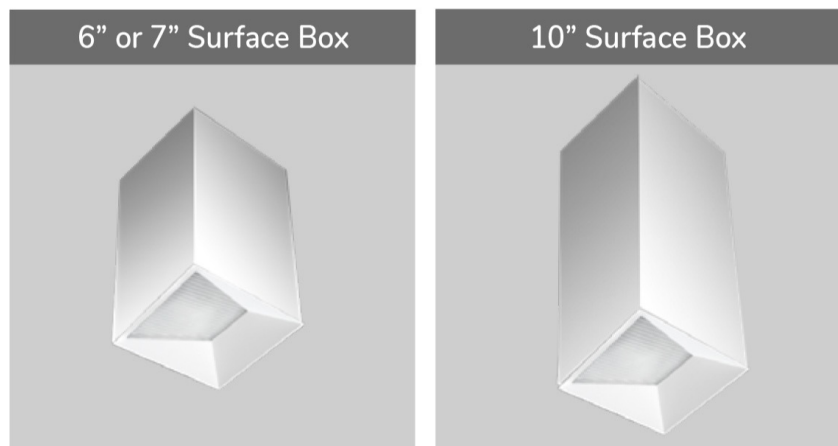

The Core Family

Welcome to the Core surface/pendant mounted square wall wash. With the popularity of open ceilings, we believe a wall wash option is important. Offering 3 different housing lengths, 3 mounting types and 14 paint finish options, the wall wash provides a 3.7:1 illumination ratio from top to bottom of the wall. This fixture deploys the same optical system as the Core recessed wall wash and offers most of the same source and driver options of the other Core fixtures to allow mixing of recessed and surface as necessary.

PROJECT:

TYPE:

SPECIFIER:

DATE:

Key Points (CR4CWW-SF)

Housing

- 3 height selections - 6", 7.5" and 10"
- 3 mounting options - Surface, Jbox or Stem/Pendant
- JBox mounting allows conduit pass through
- 14 color options + custom RAL available
- Precision die formed, heavy gauge aluminum

Source / Optics

- Up to 832 delivered lumens
- <2 MacAdam Steps (<2SDCM) for fixed white
- 90 CRI , 60+ R9 Standard- 95 CRI 90+R9 Optional with Ambient Dim
- 2700, 3000, 3500, 4000K, Ambient Dim standard. Tunable White, RGBW available upon request
- Lifetime: L87B3>55,000 hours at 40°C Ambient

Driver

- Universal 120-277v
- Prewired and integral to housing in some configurations
- Flicker free to IEEE 1789-2015
- Phase, 0-10, DALI, Ecosystem or Wireless Control

Labels

- Us Listed – Damp location
- Compliant to JA8 with C14 source selection