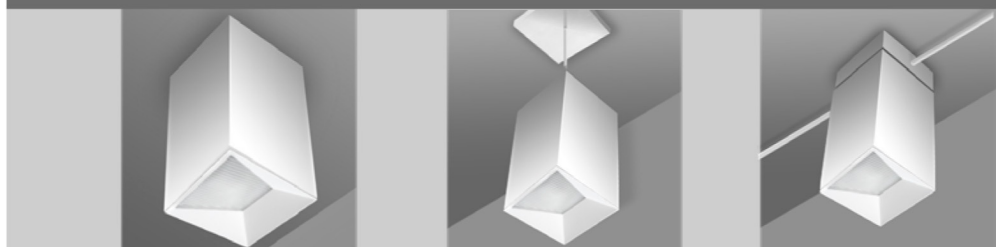

Mounting Options

6" | 7" | 10" Wall Wash (WW)
Surface Mount

6" | 7" | 10" Wall Wash (WW)
Pendant Mount

6" | 7" | 10" Wall Wash (WW)
Junction Box w/Pass Through

SQUARE WW (CR4WW-SF) Beamspreads		35.6°		ISO CD Plot	CCT Multiplier	
Source	System watts (W)	Delivered Lumens (lm)	Lumens/ Watt			
Citizen C14	14	679	49		2700	.95
Citizen C20	21	832	40		3000	1.00
Ambient Dim A14	15	461	31		4000	1.03