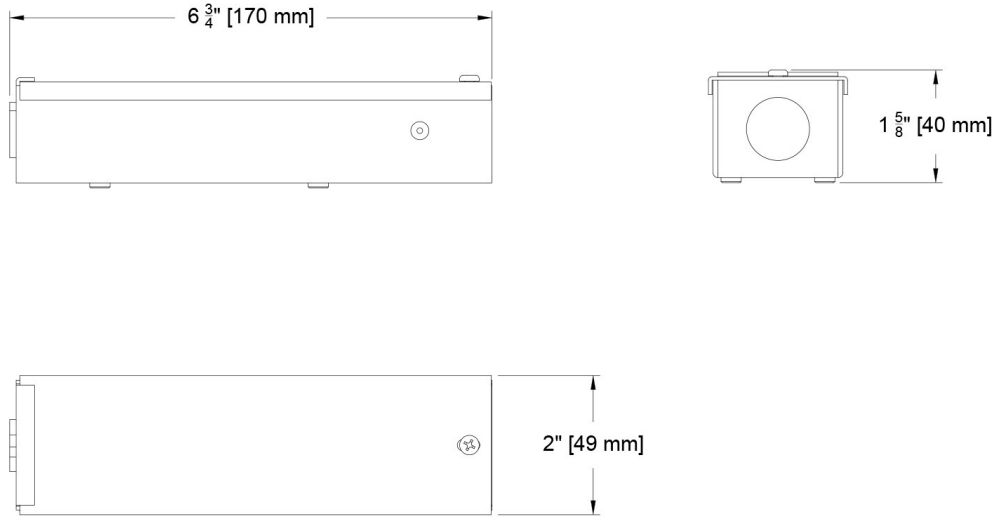

(CR4C-SF-WW-JB-B-7)

7" Fixed Box Wall Wash

Stem / Pendant Mount (STM)

(CR4C-SF-WW-STM-XX"-7)

Ceiling Cutouts and Dimensions

10" Fixed Box Wall Wash

Surface Mount (SM)

(CR4C-SF-WW-SM-B-10)

10" Fixed Box Wall Wash

Junction Box (JB)

(CR4C-SF-WW-JB-B-10)

10" Fixed Box Wall Wash

Stem / Pendant Mount (STM)

(CR4C-SF-WW-STM-XX"-10)

Ceiling Cutouts and Dimensions

Driver Enclosure for Remote Driver for C1, LTP

Driver Enclosure for Remote Driver for E1, E2, E3, E4, L3, LD

Photometric Table

All data is from goniometer measurements of production representative product. All lumen values can vary +/- 10% from LED manufacturer rated flux range. Measurements at 3000 CCT. Ambient dim at full output. Photometrics are based on the recessed wall wash (CR4WW-SF). You will need to set the height of the IES file within your calculation based on the mounting method and length of product selected.