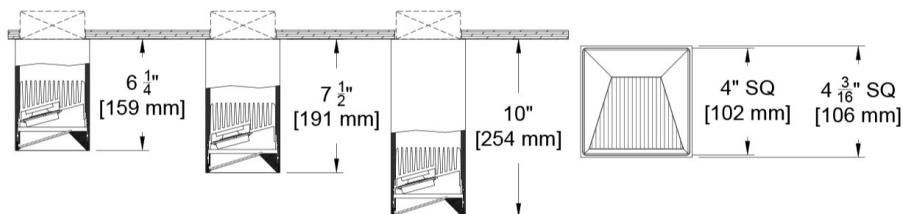

The Core Family

Welcome to the Core surface/pendant mounted square wall wash. With the popularity of open ceilings, we believe a wall wash option is important. Offering 3 different housing lengths, 3 mounting types and 14 paint finish options, the wall wash provides a 3.7:1 illumination ratio from top to bottom of the wall. This fixture deploys the same optical system as the Core recessed wall wash and offers most of the same source and driver options of the other Core fixtures to allow mixing of recessed and surface as necessary.

PROJECT:

TYPE:

SPECIFIER:

DATE:

Key Points (CR4CWW-SF)

Housing

- 3 height selections - 6", 7.5" and 10"
- 3 mounting options - Surface, Jbox or Stem/Pendant
- JBox mounting allows conduit pass through
- 14 color options + custom RAL available
- Precision die formed, heavy gauge aluminum

Source / Optics

- Up to 832 delivered lumens
- <2 MacAdam Steps (<2SDCM) for fixed white
- 90 CRI , 60+ R9 Standard- 95 CRI 90+R9 Optional with Ambient Dim
- 2700, 3000, 3500, 4000K, Ambient Dim standard. Tunable White, RGBW available upon request
- Lifetime: L87B3>55,000 hours at 40°C Ambient

Driver

- Universal 120-277v
- Prewired and integral to housing in some configurations
- Flicker free to IEEE 1789-2015
- Phase, 0-10, DALI, Ecosystem or Wireless Control

Labels

- Us Listed – Damp location
- Compliant to JA8 with C14 source selection