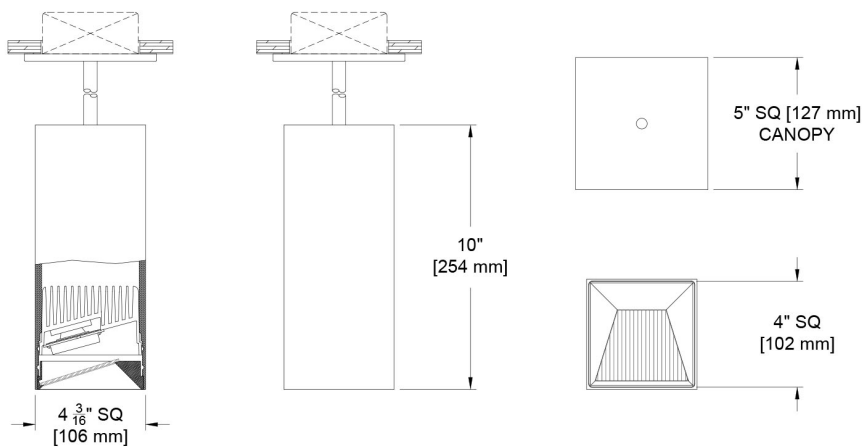

(CR4C-SF-WW-JB-B-7)

7" Fixed Box Wall Wash

Stem / Pendant Mount (STM)

(CR4C-SF-WW-STM-XX"-7)

Ceiling Cutouts and Dimensions

10" Fixed Box Wall Wash

Surface Mount (SM)

(CR4C-SF-WW-SM-B-10)

10" Fixed Box Wall Wash

Junction Box (JB)

(CR4C-SF-WW-JB-B-10)

10" Fixed Box Wall Wash

Stem / Pendant Mount (STM)

(CR4C-SF-WW-STM-XX"-10)

Ceiling Cutouts and Dimensions

Driver Enclosure for Remote Driver for C1, LTP

Driver Enclosure for Remote Driver for E1, E2, E3, E4, L3, LD

Photometric Table

All data is from goniometer measurements of production representative product. All lumen values can vary +/- 10% from LED manufacturer rated flux range. Measurements at 3000 CCT. Ambient dim at full output. Photometrics are based on the recessed wall wash (CR4WW-SF). You will need to set the height of the IES file within your calculation based on the mounting method and length of product selected.